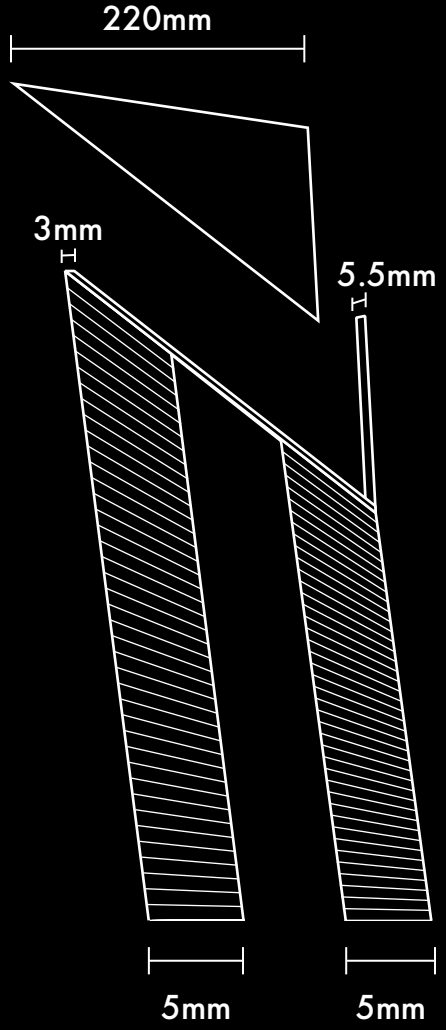

LINE08

○ ○ ○ ○

LINE08

2-A

2-B

Pcs Size:H2000xW220xD130mm

Exh Size:H2000xW7645xD600mm(34pcs)

Medium wood,acrylic