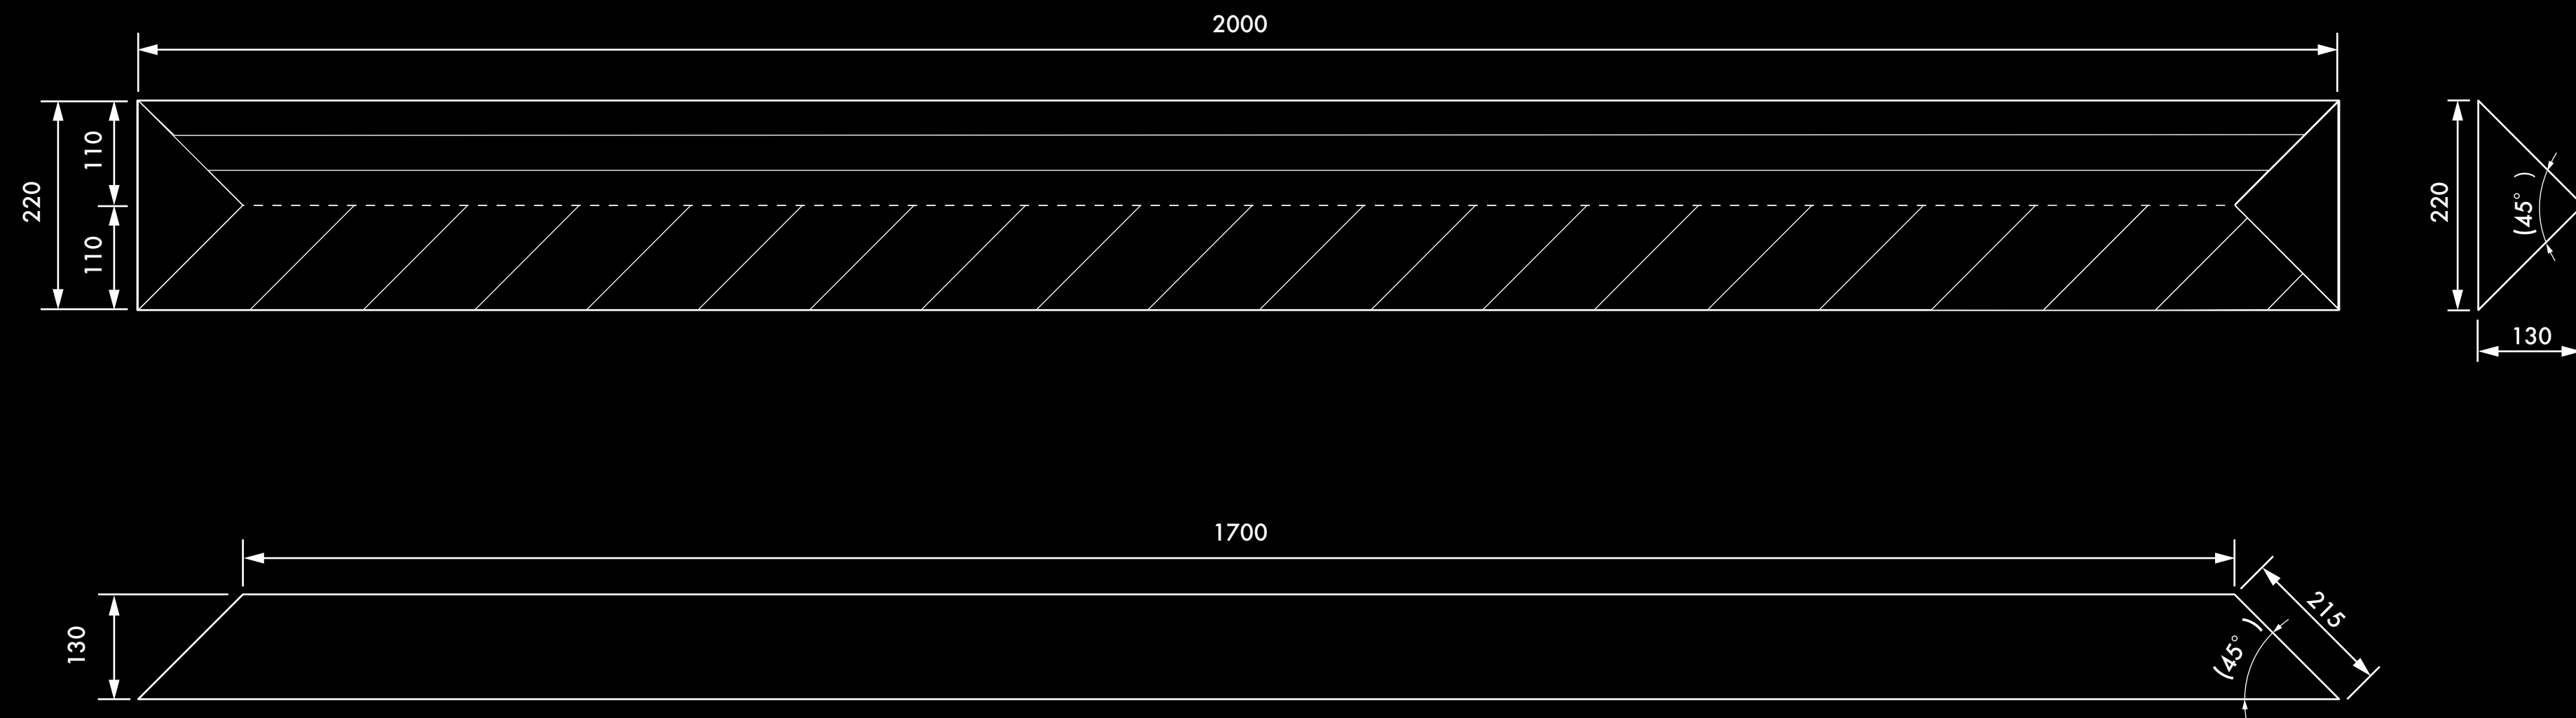

LINE08

○ ○ ○ ○

LINE08

2-A

2-B

Pcs Size:H2000xW220xD130mm

Exh Size:H2000xW7645xD600mm(34pcs)

Medium wood,acrylic

Year 2021

Edition 製造番号 25-30

AW Number 3000Hw

LINE08