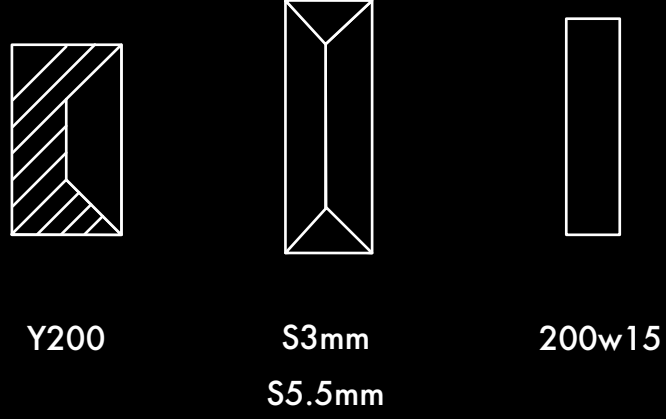

LINE08

○ ○ ○ ○

LINE08

2-A

2-B

Pcs Size:H2000xW220xD130mm

Exh Size:H2000xW7645xD600mm(34pcs)

Medium wood,acrylic