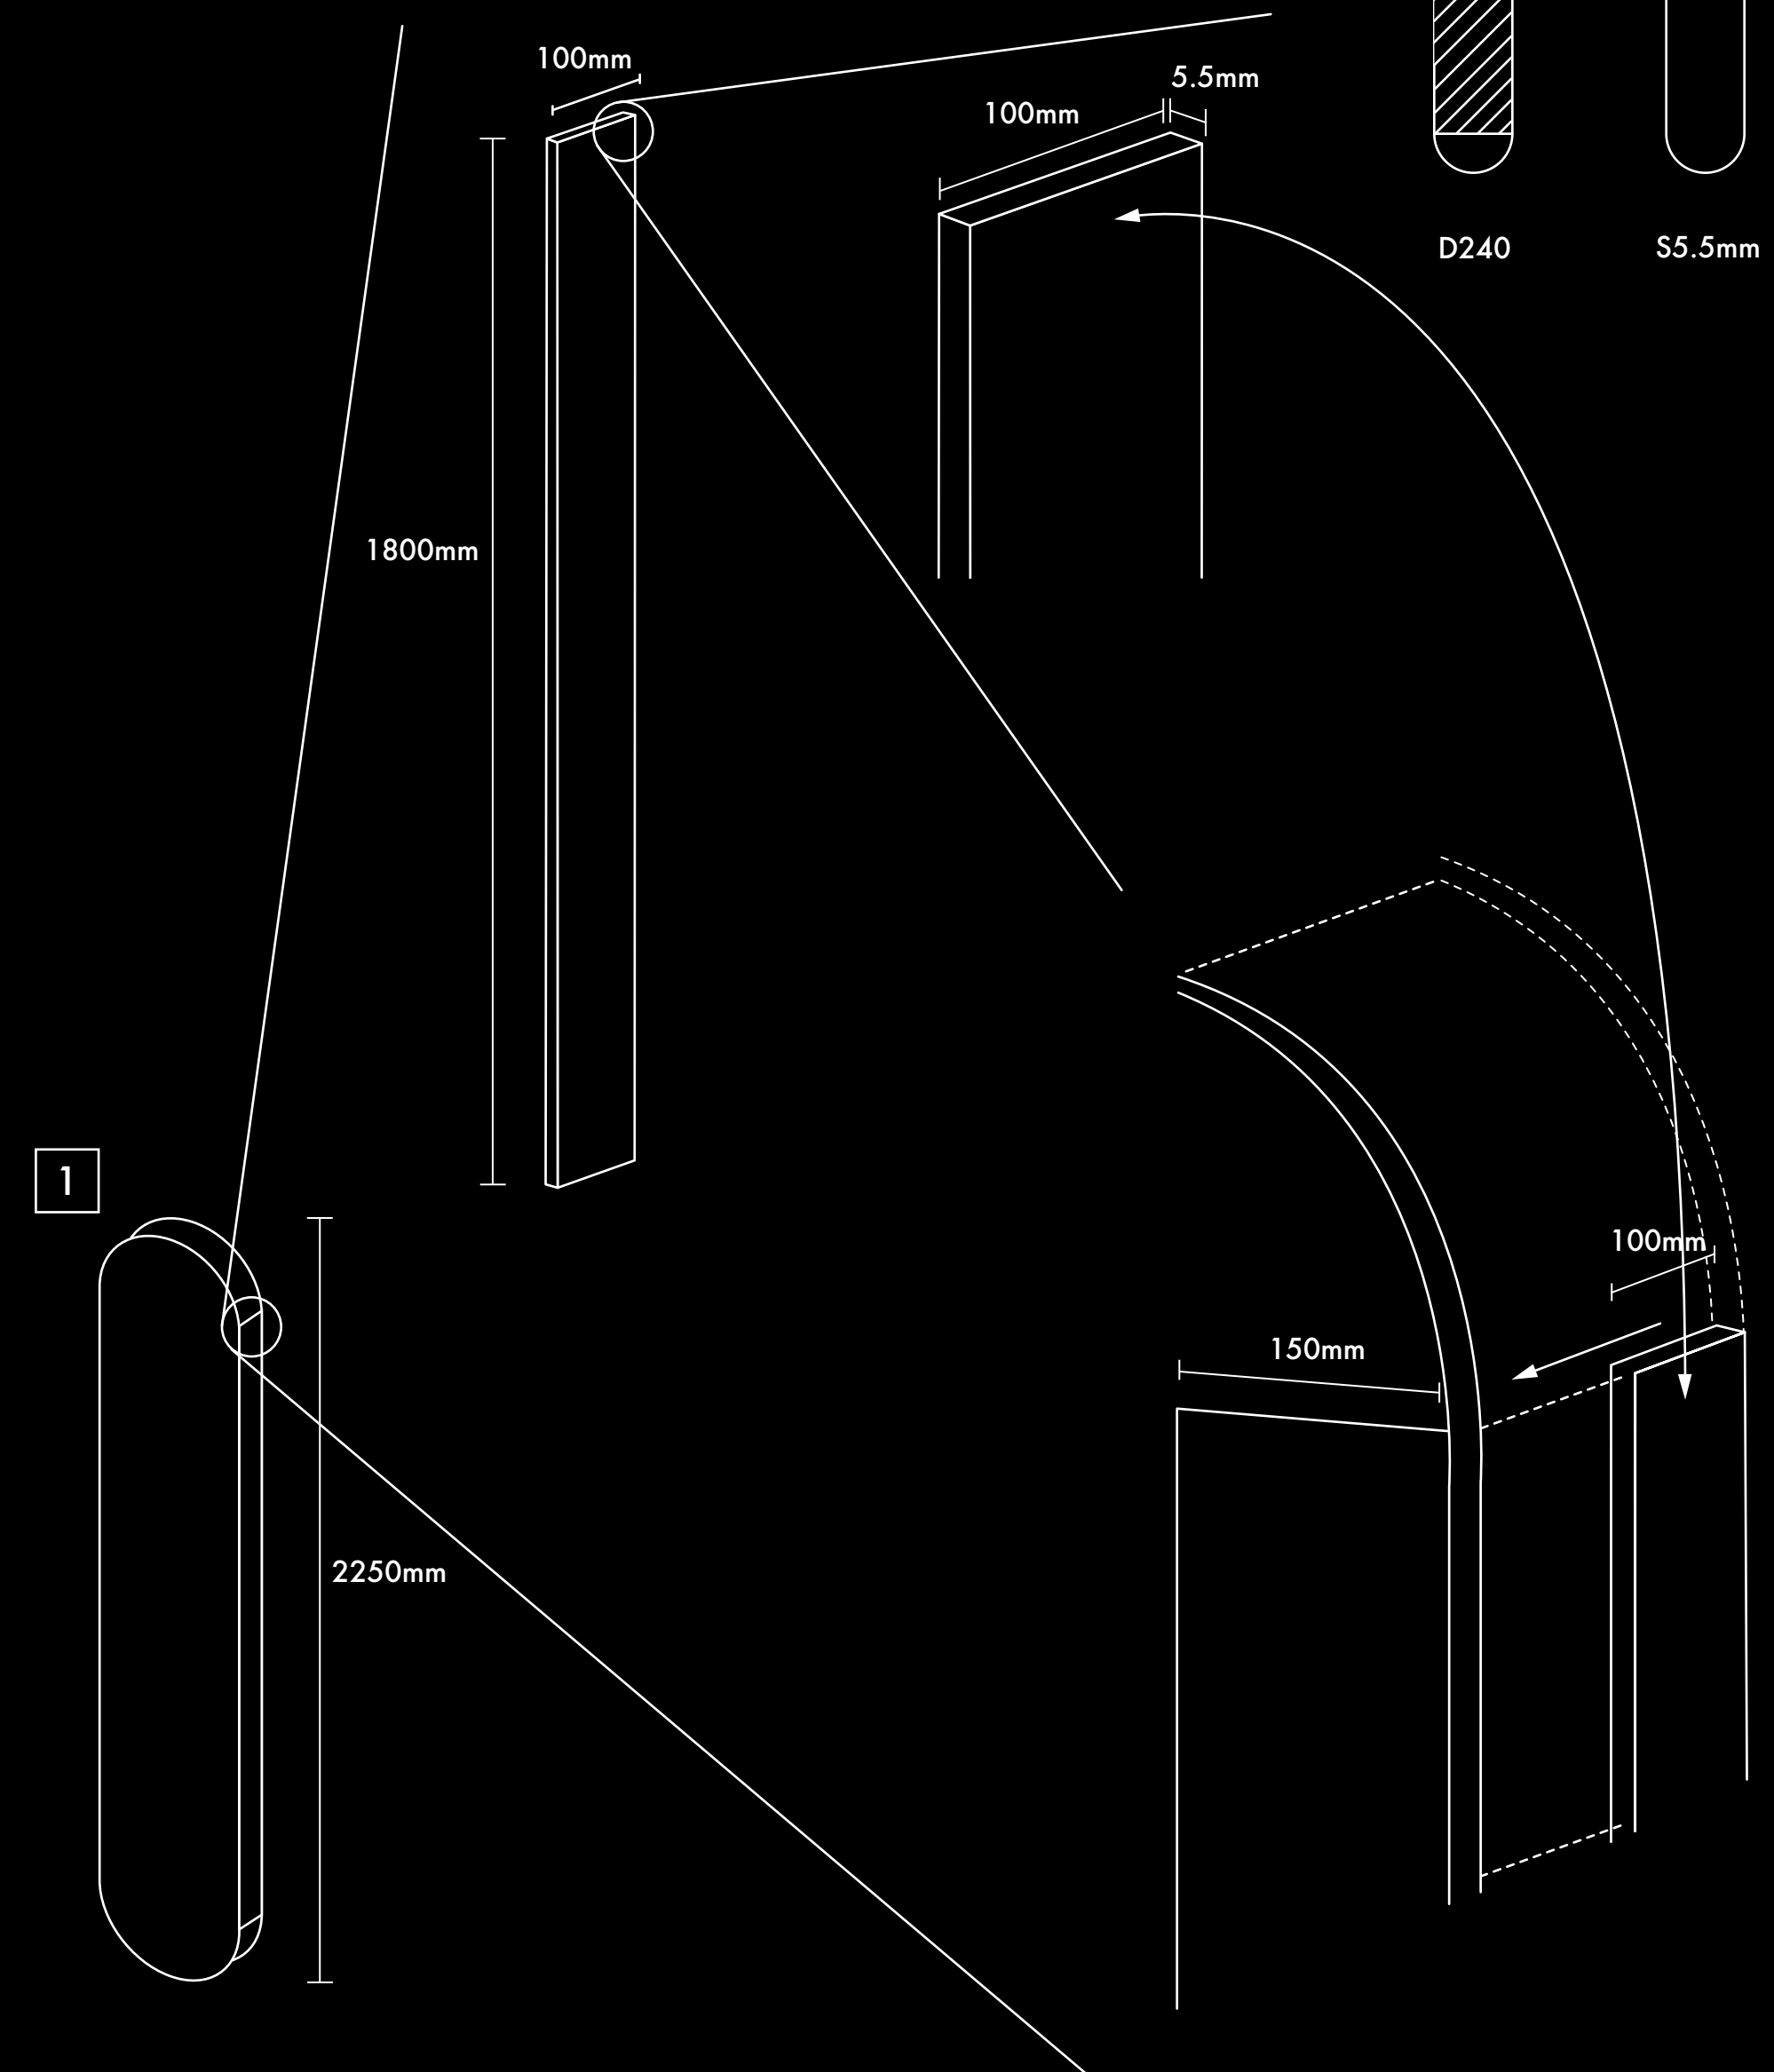

LINE07

Pcs Size:H2250xW100xD450mm

Exh Size:H2250xW8400xD1200mm(14pcs)

Medium wood,acrylic

Year 2021

Edition 製造番号 01-14

AW Number 10125Hw

LINE07