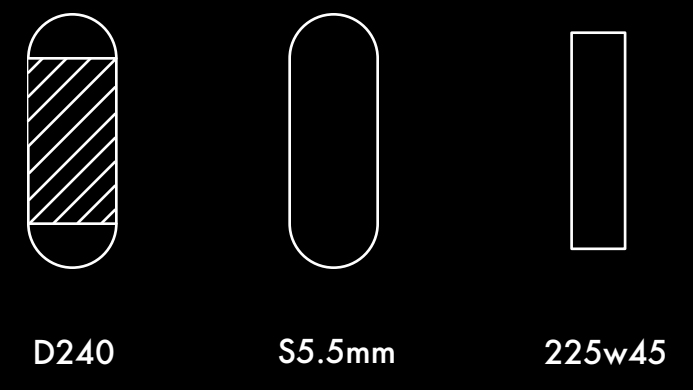

LINE07

Pcs Size:H2250xW100xD450mm

Exh Size:H2250xW8400xD1200mm(14pcs)

Medium wood,acrylic

Year 2021

Edition 製造番号 01-14

AW Number 10125Hw

LINE07