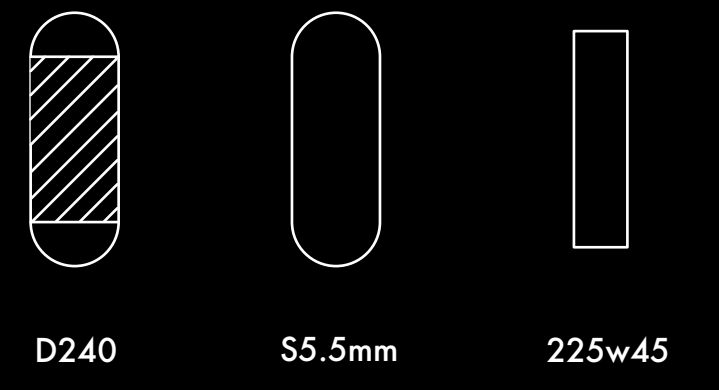

LINE07

Pcs Size:H2250xW100xD450mm

Exh Size:H2250xW8400xD1200mm(14pcs)

Medium wood,acrylic

Year 2021

Edition 製造番号 01-14

AW Number 10125Hw

LINE07