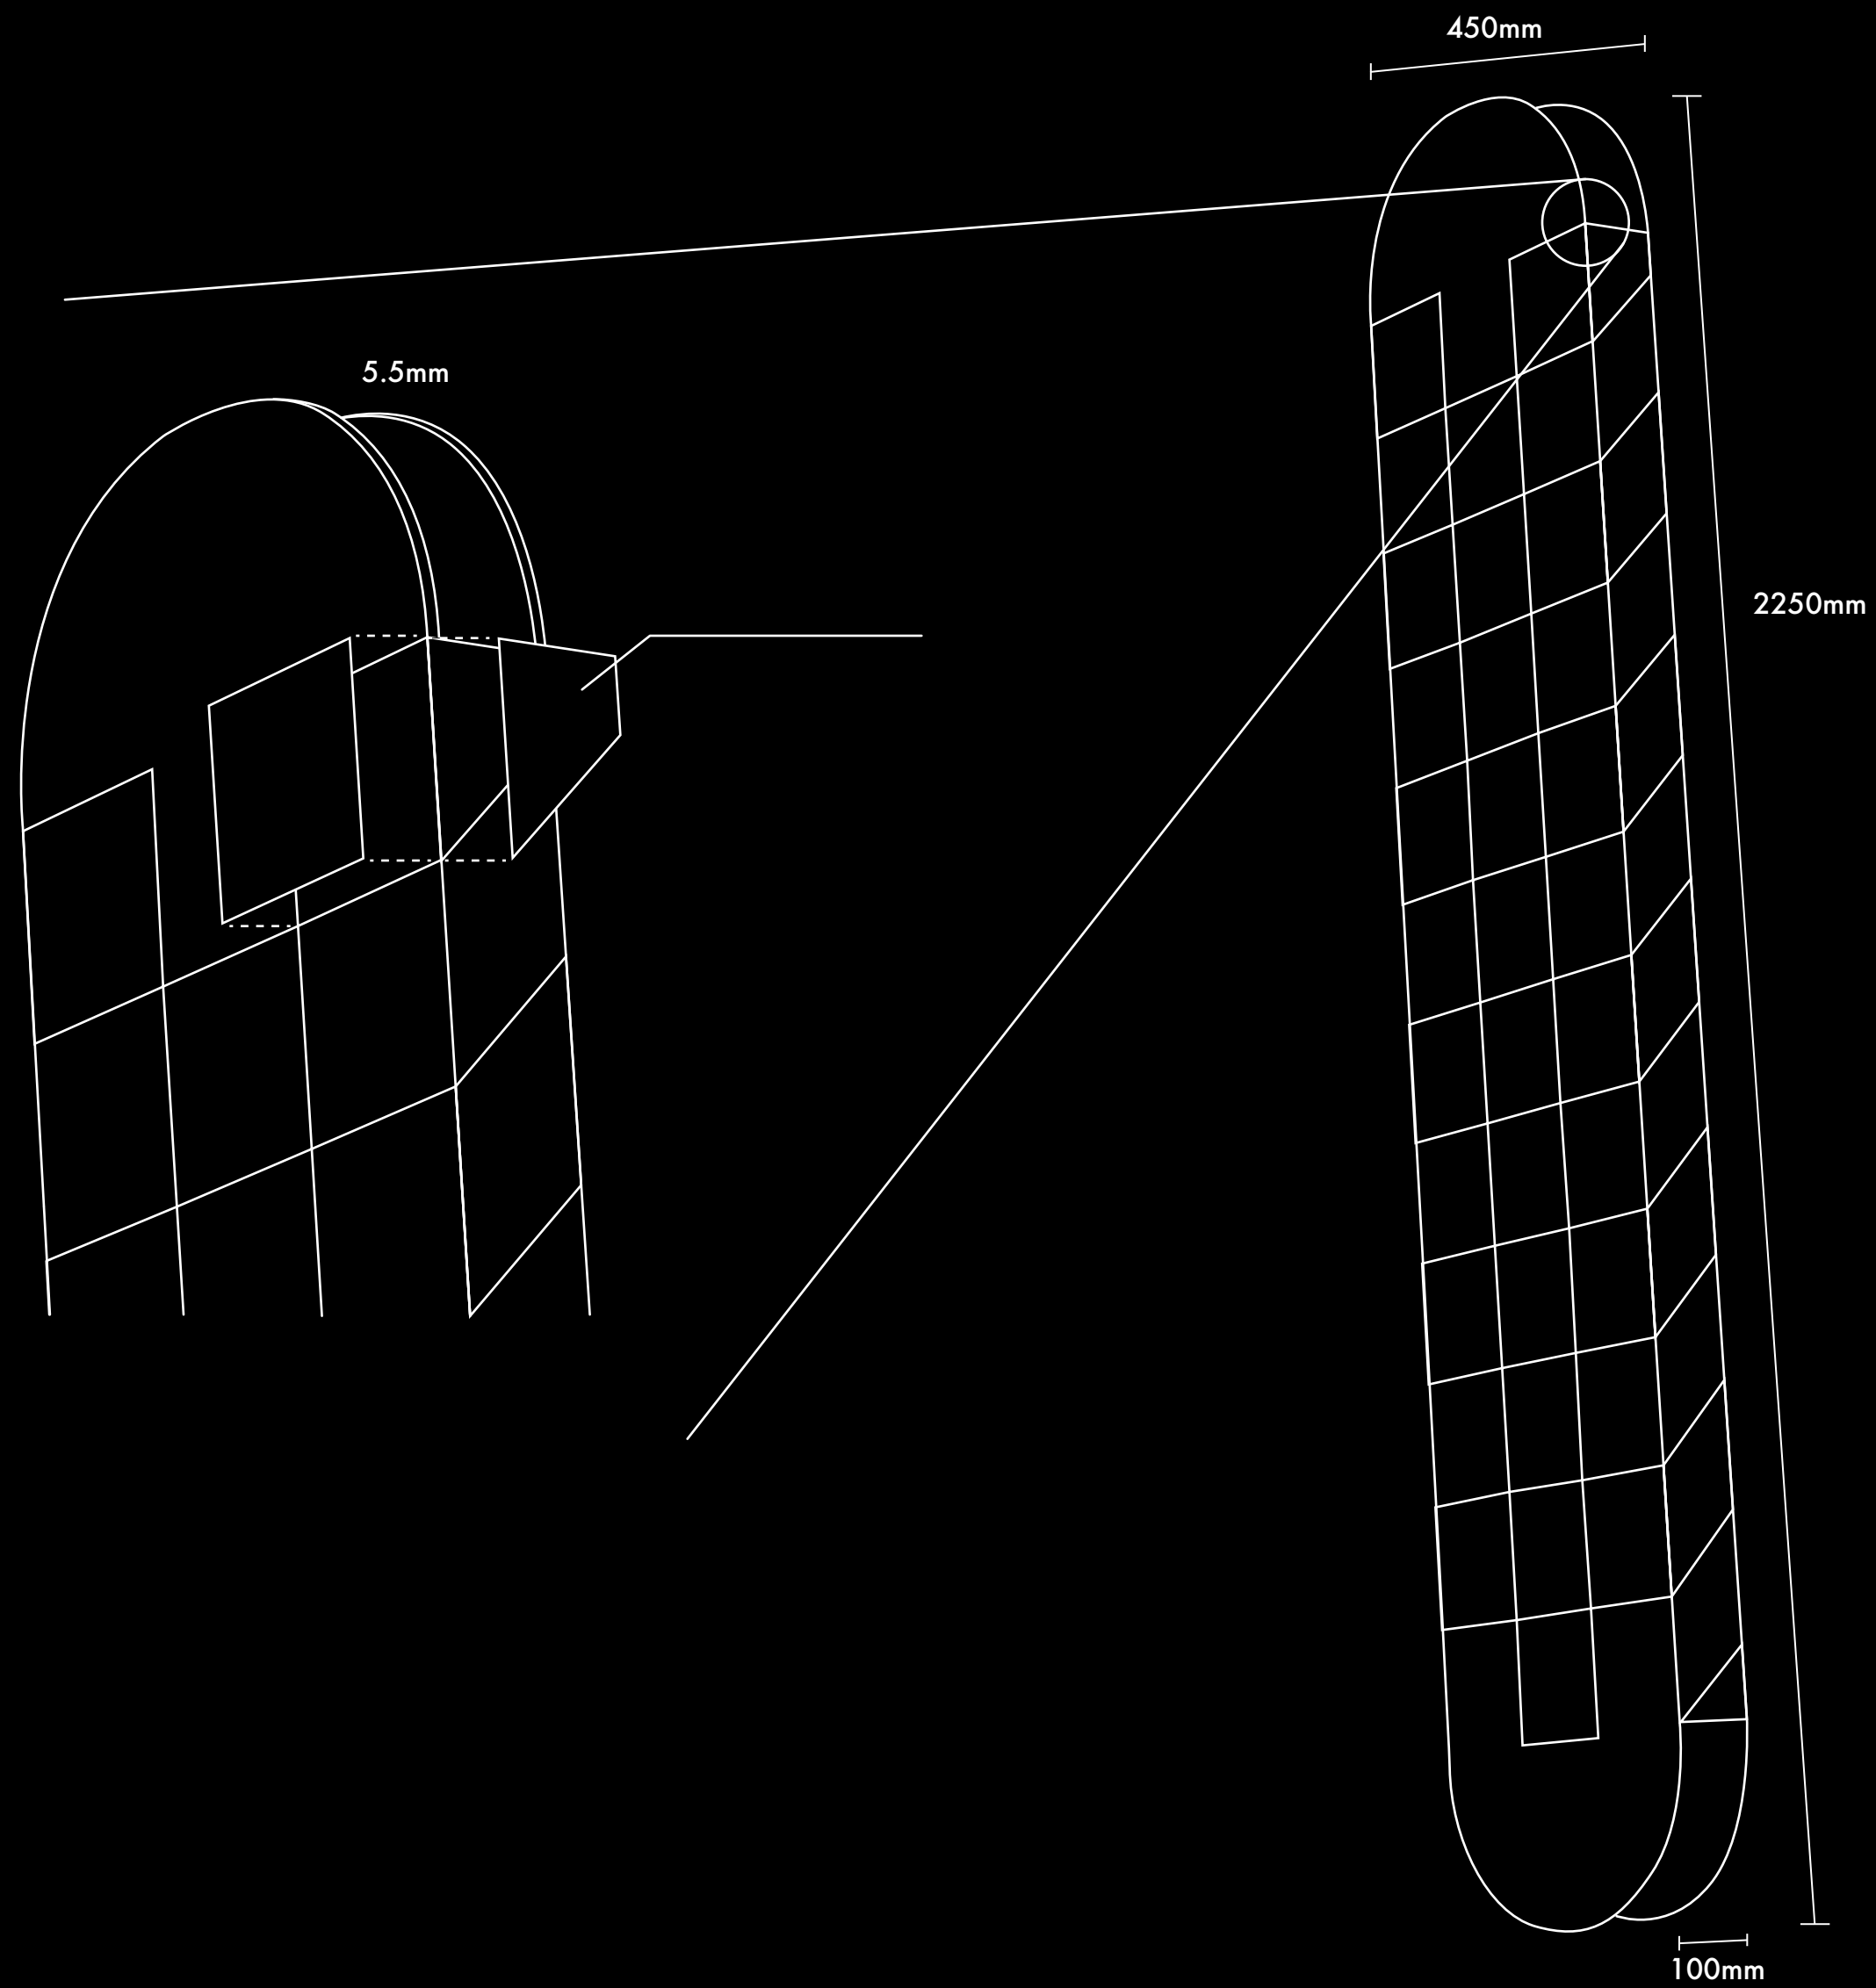

LINE07

Pcs Size:H2250xW100xD450mm

Exh Size:H2250xW8400xD1200mm(14pcs)

Medium wood,acrylic

Year 2021

Edition 製造番号 01-14

AW Number 10125Hw

LINE07