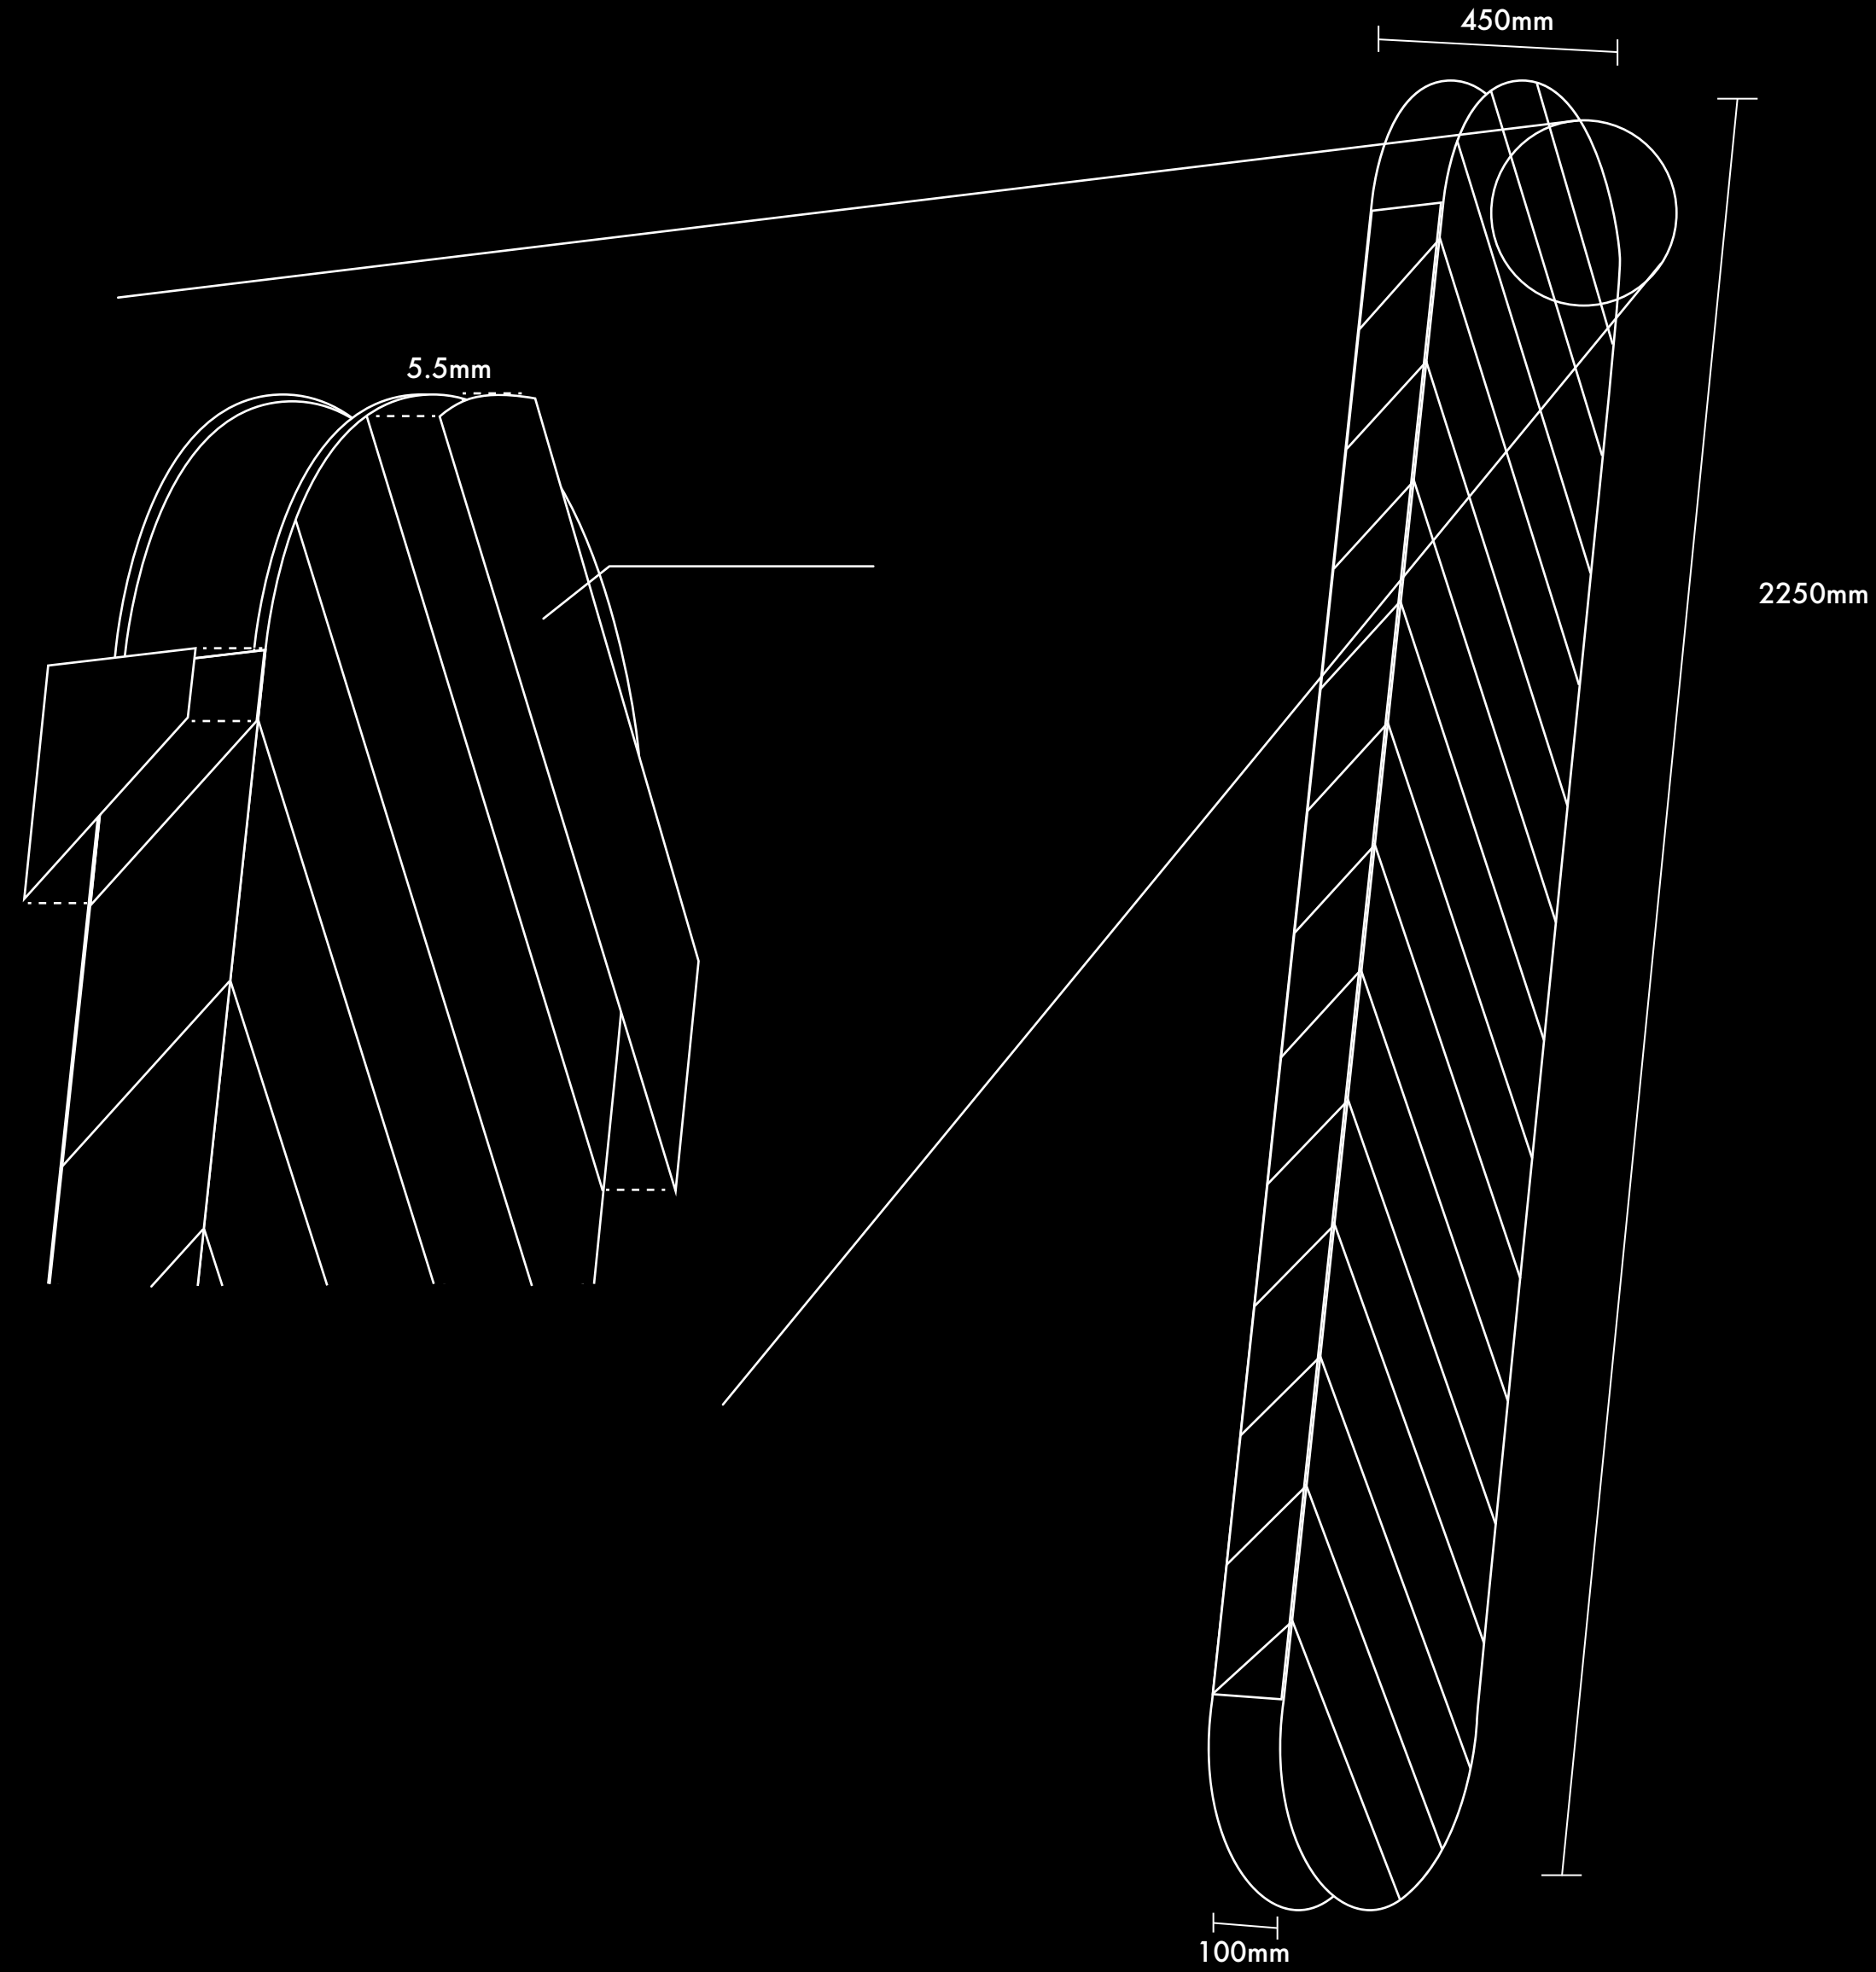

LINE07

Pcs Size:H2250xW100xD450mm

Exh Size:H2250xW8400xD1200mm(14pcs)

Medium wood,acrylic

Year 2021

Edition 製造番号 01-14

AW Number 10125Hw

LINE07