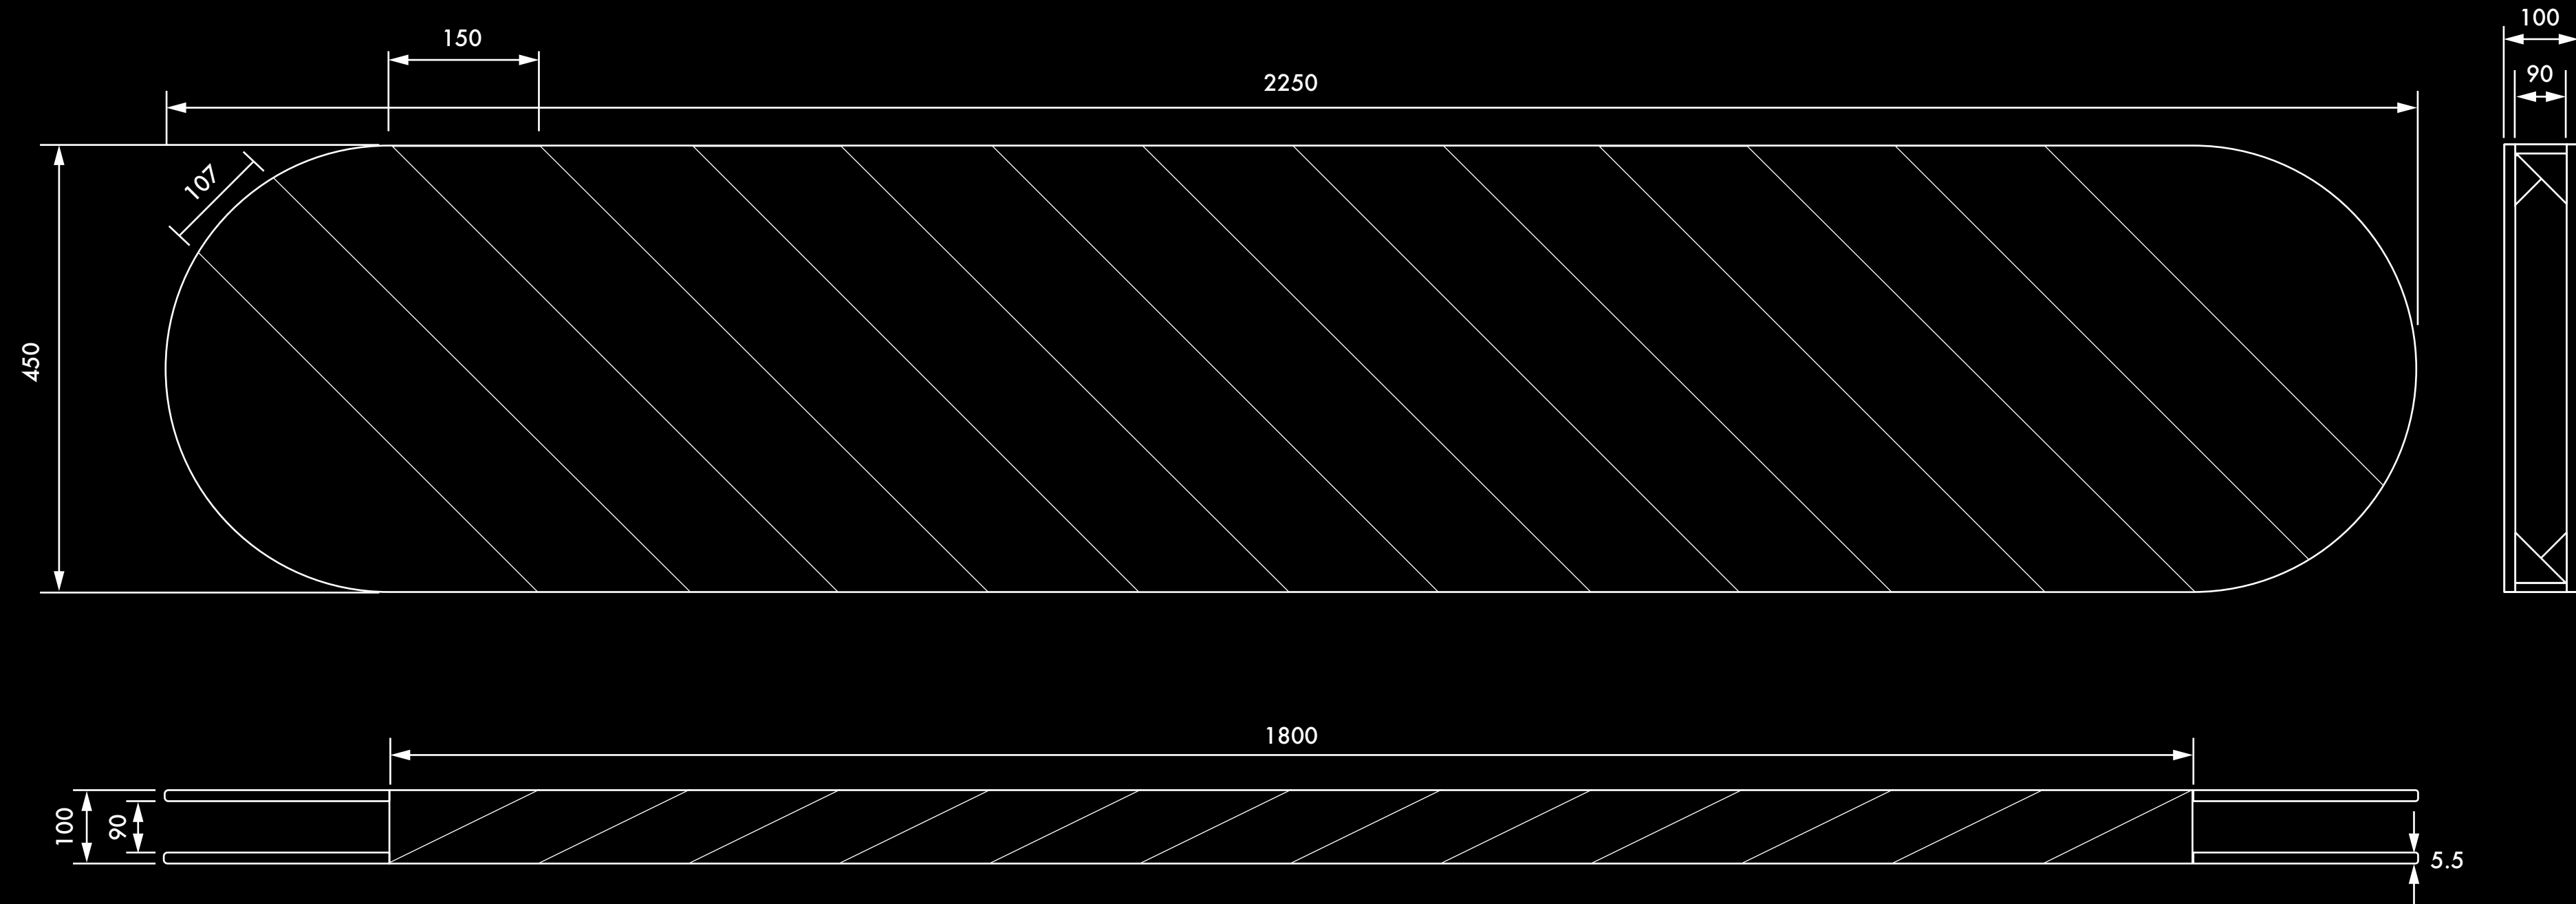

LINE07

Pcs Size:H2250xW100xD450mm

Exh Size:H2250xW8400xD1200mm(14pcs)

Medium wood,acrylic

Year 2021

Edition 製造番号 01-14

AW Number 10125Hw

LINE07