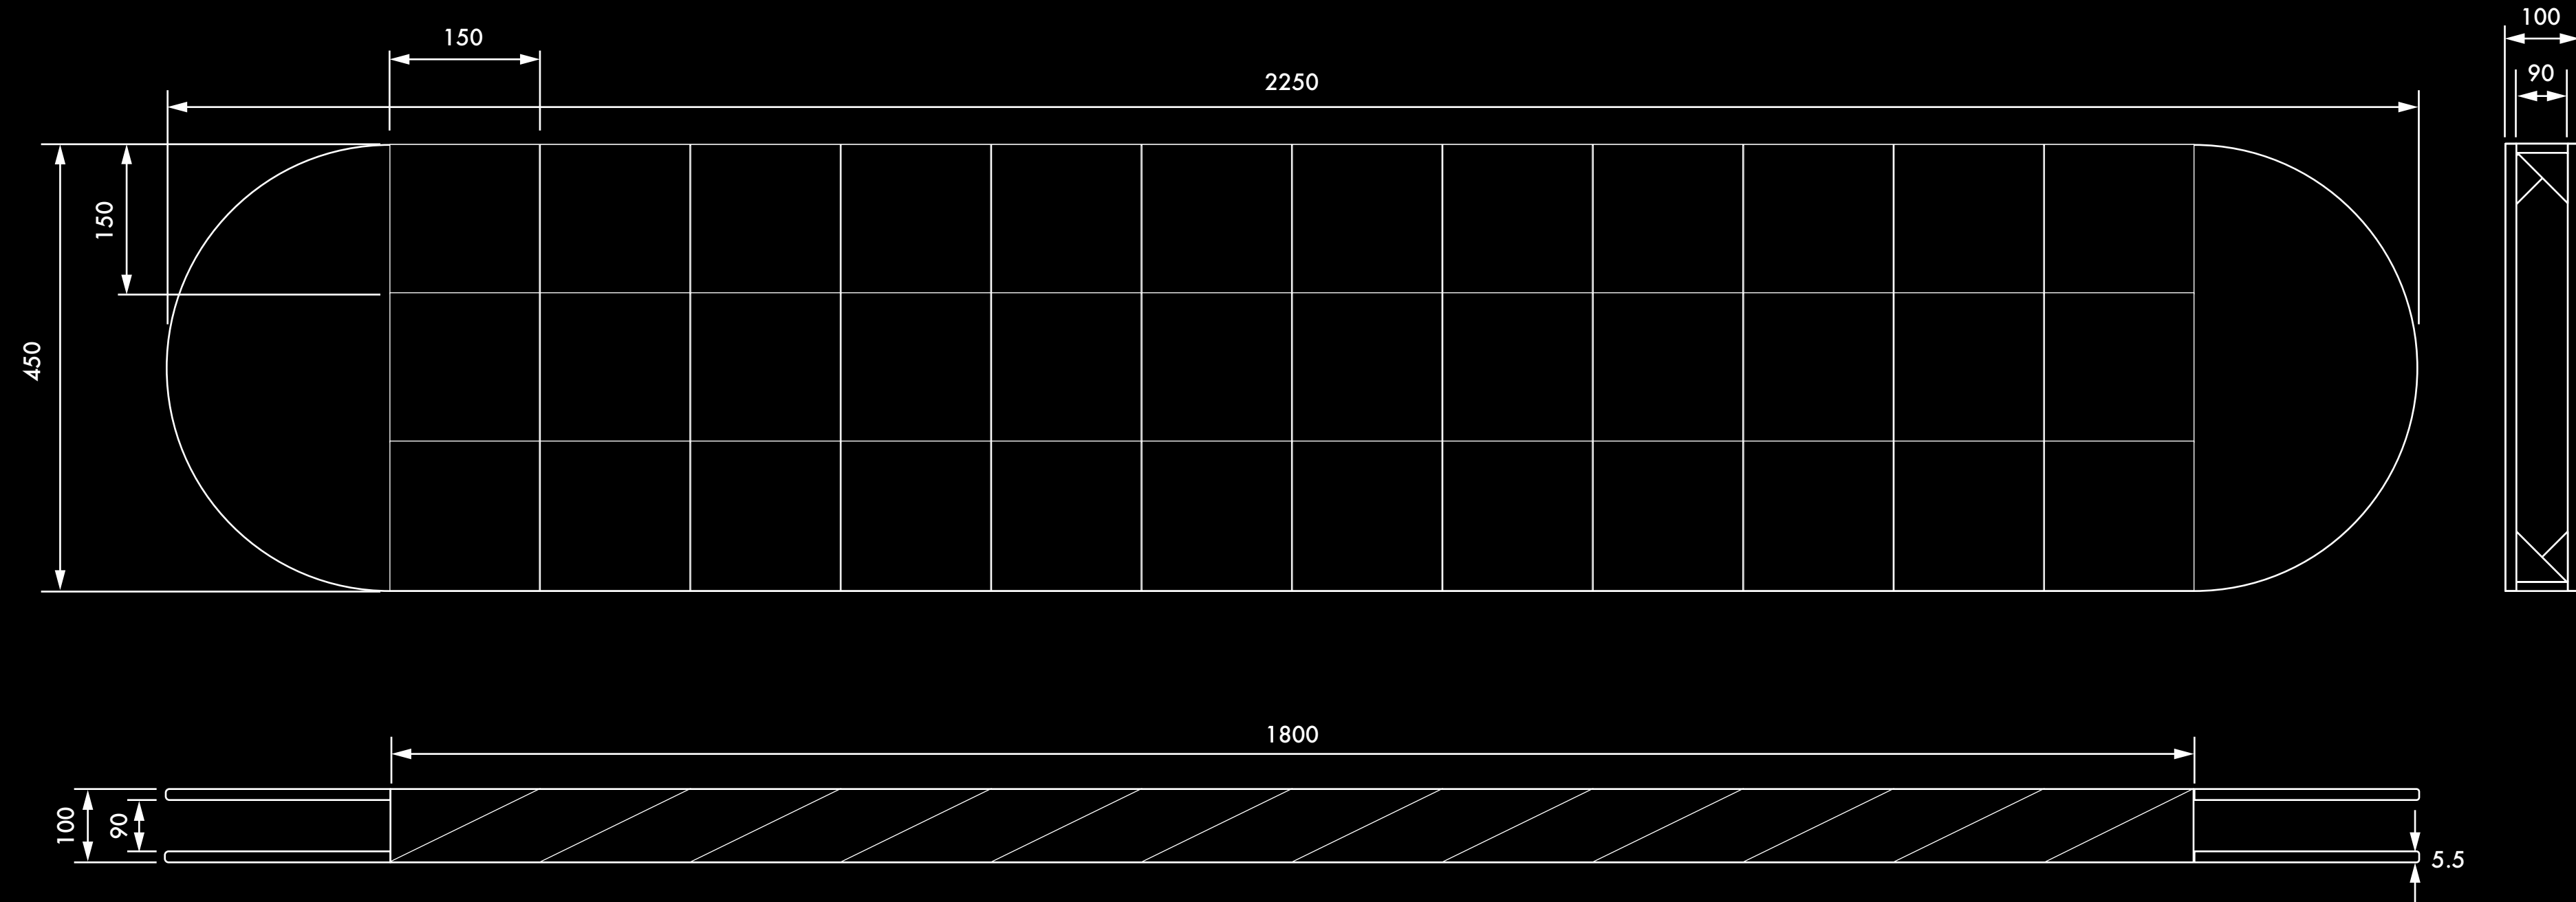

LINE07

Pcs Size:H2250xW100xD450mm

Exh Size:H2250xW8400xD1200mm(14pcs)

Medium wood,acrylic

Year 2021

Edition 製造番号 01-14

AW Number 10125Hw

LINE07