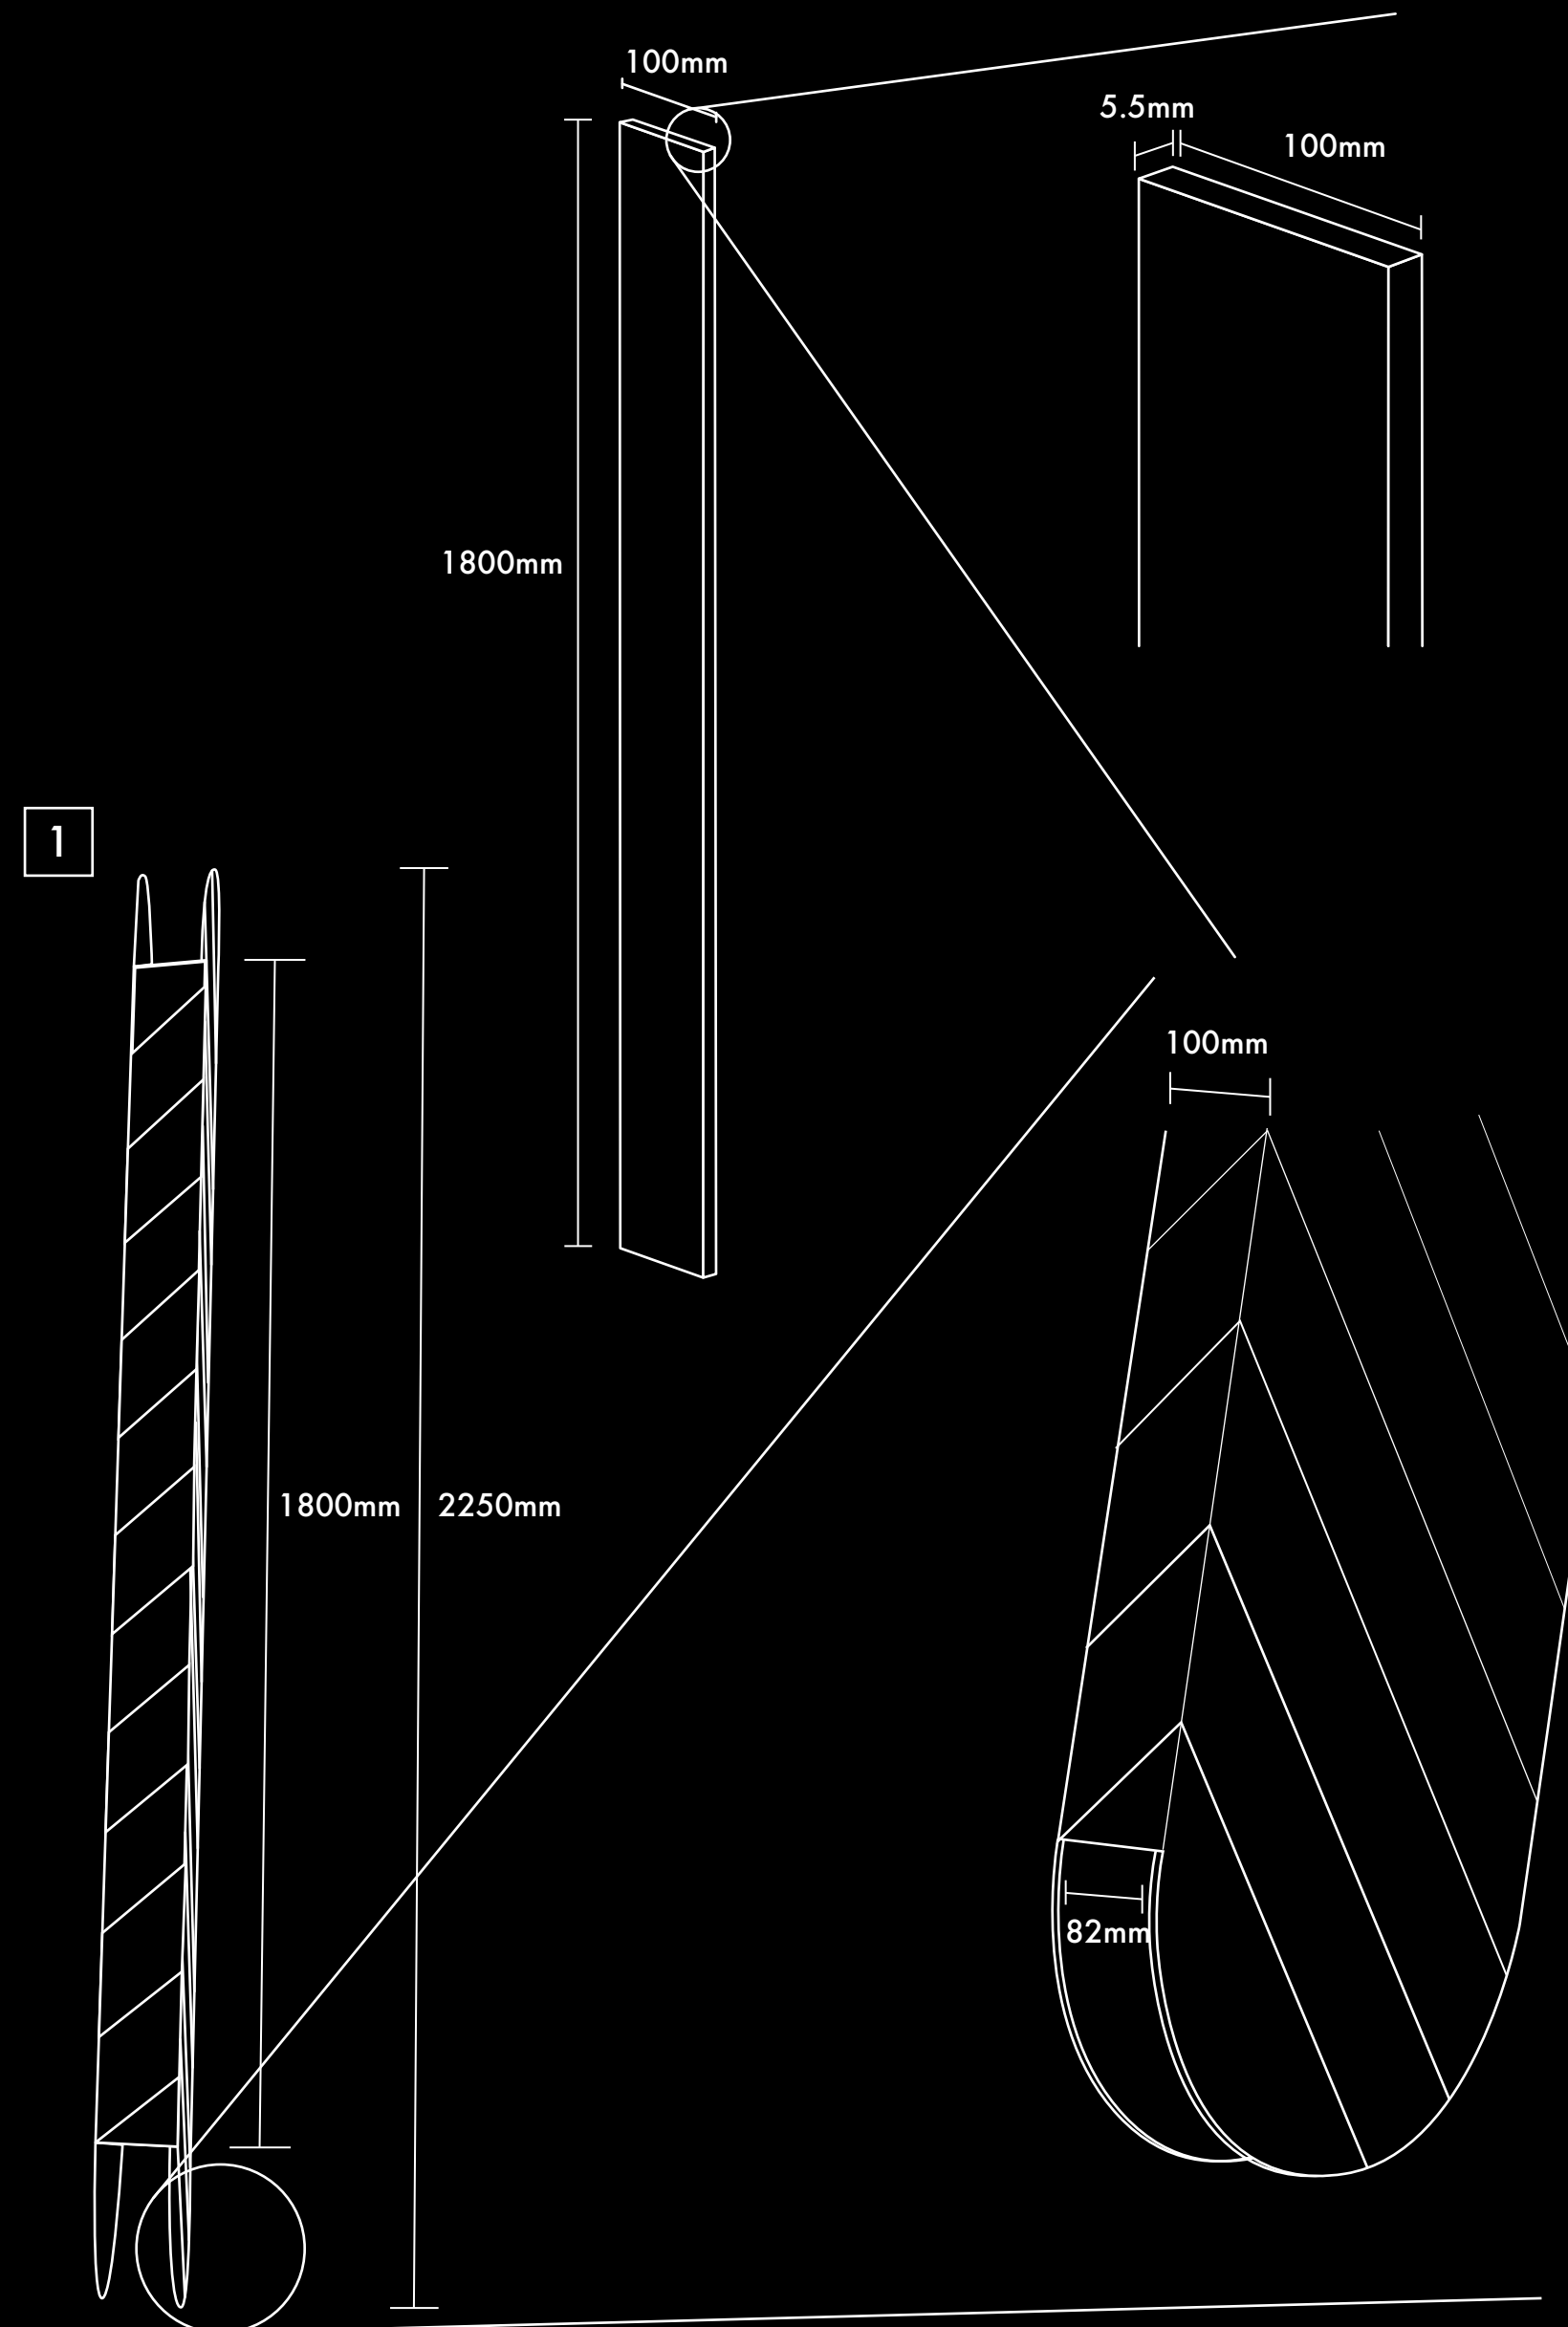

LINE07

Pcs Size:H2250xW100xD450mm

Exh Size:H2250xW8400xD1200mm(14pcs)

Medium wood,acrylic

Year 2021

Edition 製造番号 01-14

AW Number 10125Hw

LINE07